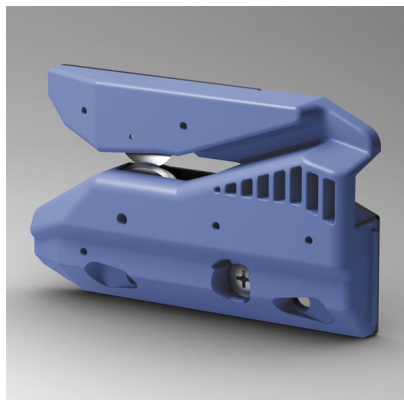

## Auto Cutter Spare Blade S902007

SKU: C13S902007

Rating: Not Rated Yet